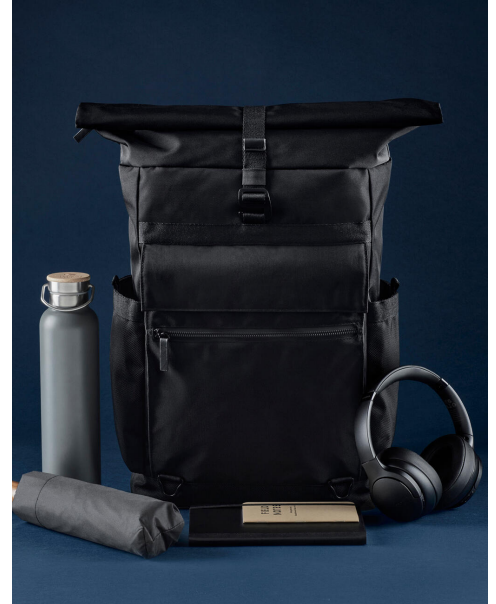

Axis Roll-Top Backpack

item number 914.30

Description

100% Polyester (Recycled, 900D, 1680D)

Padded adjustable shoulder straps

Rear luggage strap

Roll-top closure

Rear padded laptop compartment, compatible up to 16

Front slip pocket with magnetic closure flap and front pocket with zip

Easy access side pockets

TearAway label for ease of rebranding

Capacity: 22 Litres

Dimensions: 46 x 38 x 13 cm

Max. embroidery: 15 tubular hoop

Max. print area: 16 x 22 cm.

colors

Sizes

One Size